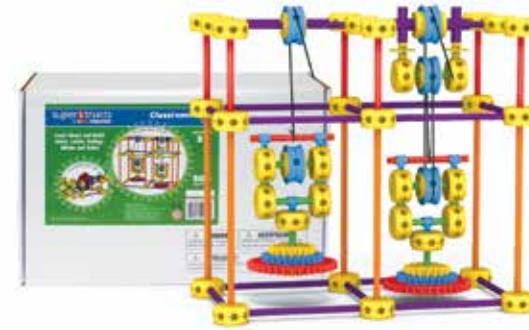

3 years +

Superstructs® are the award-winning rod and connector style construction sets that feature charming characters and safe, durable panels that ‘pop’ between the rods and joints, adding a brand new surface for children’s imagination.