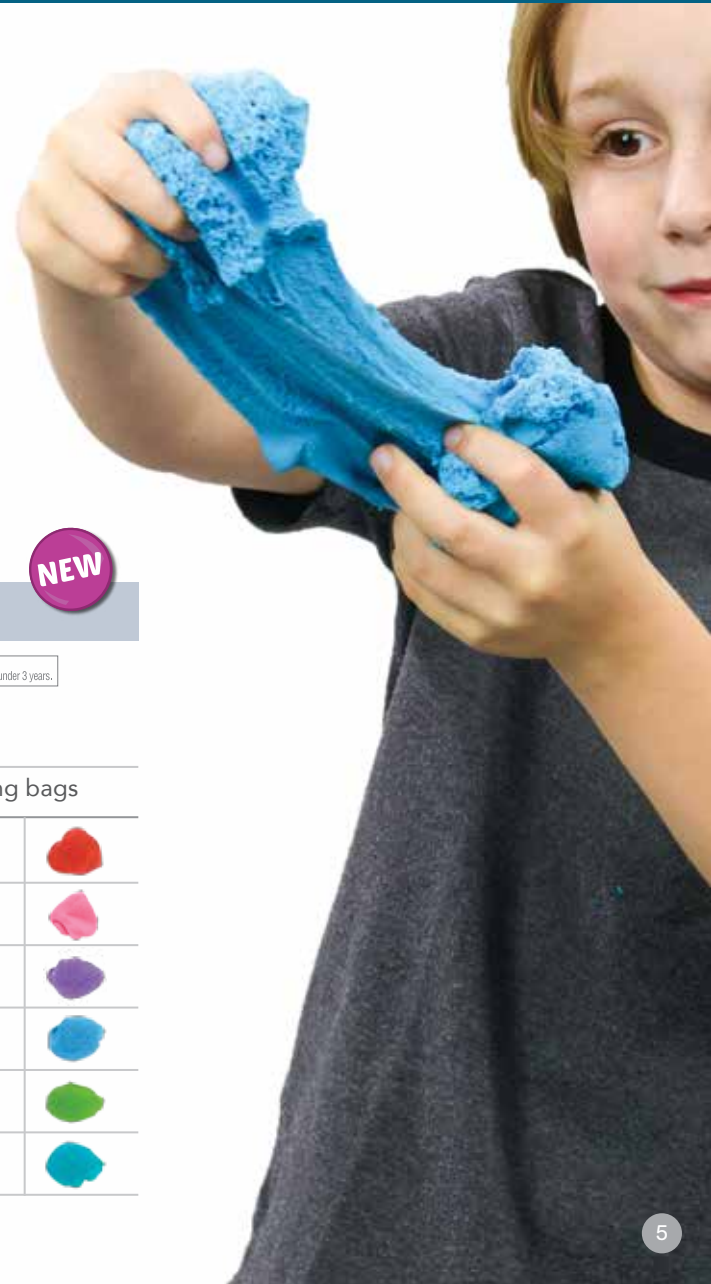

NEW

Mad Mattr®

WARNING: CHOKING HAZARD - Small parts. Not for children under 3 years.

3 years +	10 oz/283 g	
	resealable hanging bags	
210-300	red	
210-400	pink	
210-500	purple	
210-600	blue	
210-700	green	
210-800	teal